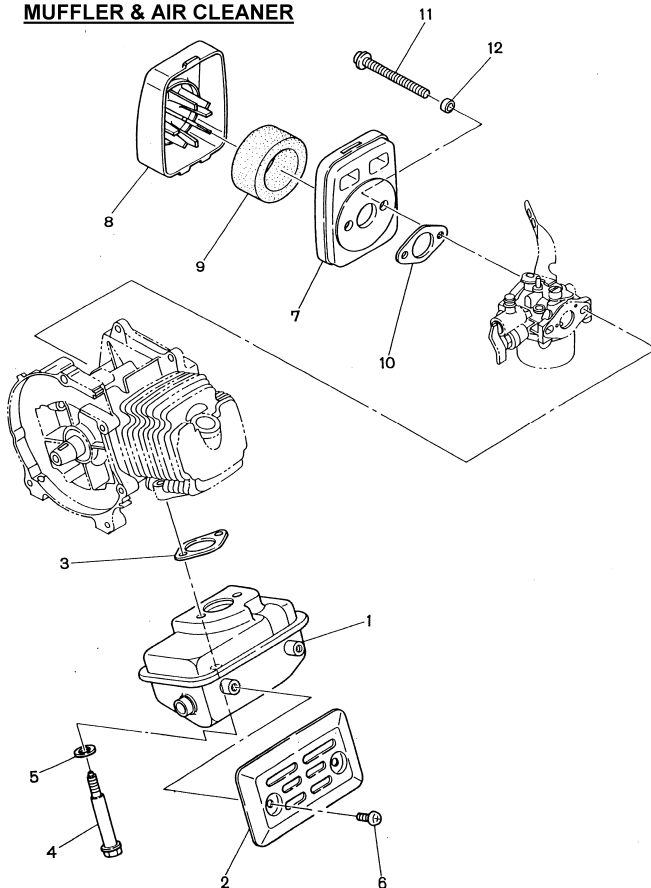

MUFFLER & AIR CLEANER

Item No.	Part No.	No. Used	Description
10541-25013-00		1	Needle Bearing
1	541-30280-00	1	Muffler Com.
2	540-35024-00	1	Muffler Cover
3	530-35007-00	1	Gasket
4	011-90698-30	2	Socket Head Bolt
5	EY003-10060-00	2	Washer
6	014-00599-62	2	Screw
7	541-35034-00	1	Cleaner Body
8	541-35035-02	1	Cleaner Cover
9	541-35009-00	1	Filter
10	541-35041-00	1	Gasket
11	004-37066-50	2	Screw & Washer Assy